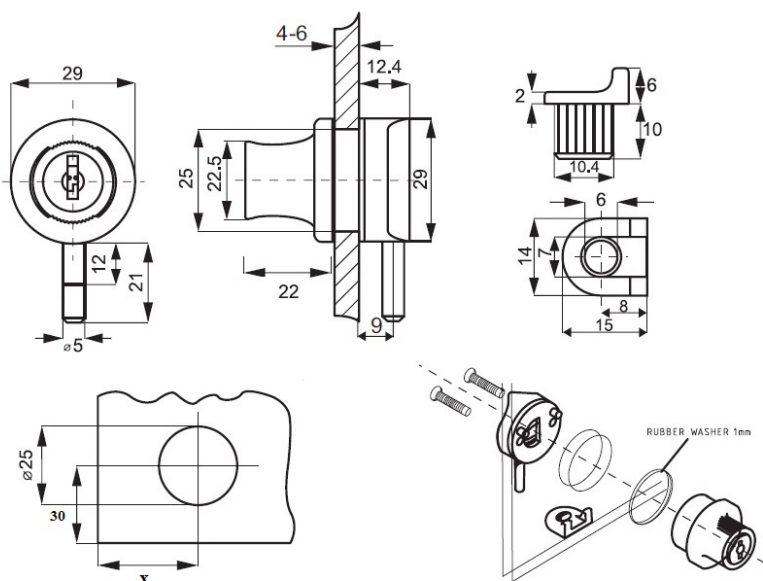

PRODUCT SHEET

Description:

Glass Door Lock X-689, CK SISO, Matt NPL, KA D20,4-6mm Glass

Item number:

14.09.126-5

Units	Box	Carton	HS Code	Barcode
Pcs.	15	150	8301300000	
				5704866454070

SISO A/S

Mileparken 11
DK-2740 Skovlunde
Denmark
VAT: DK 24786013